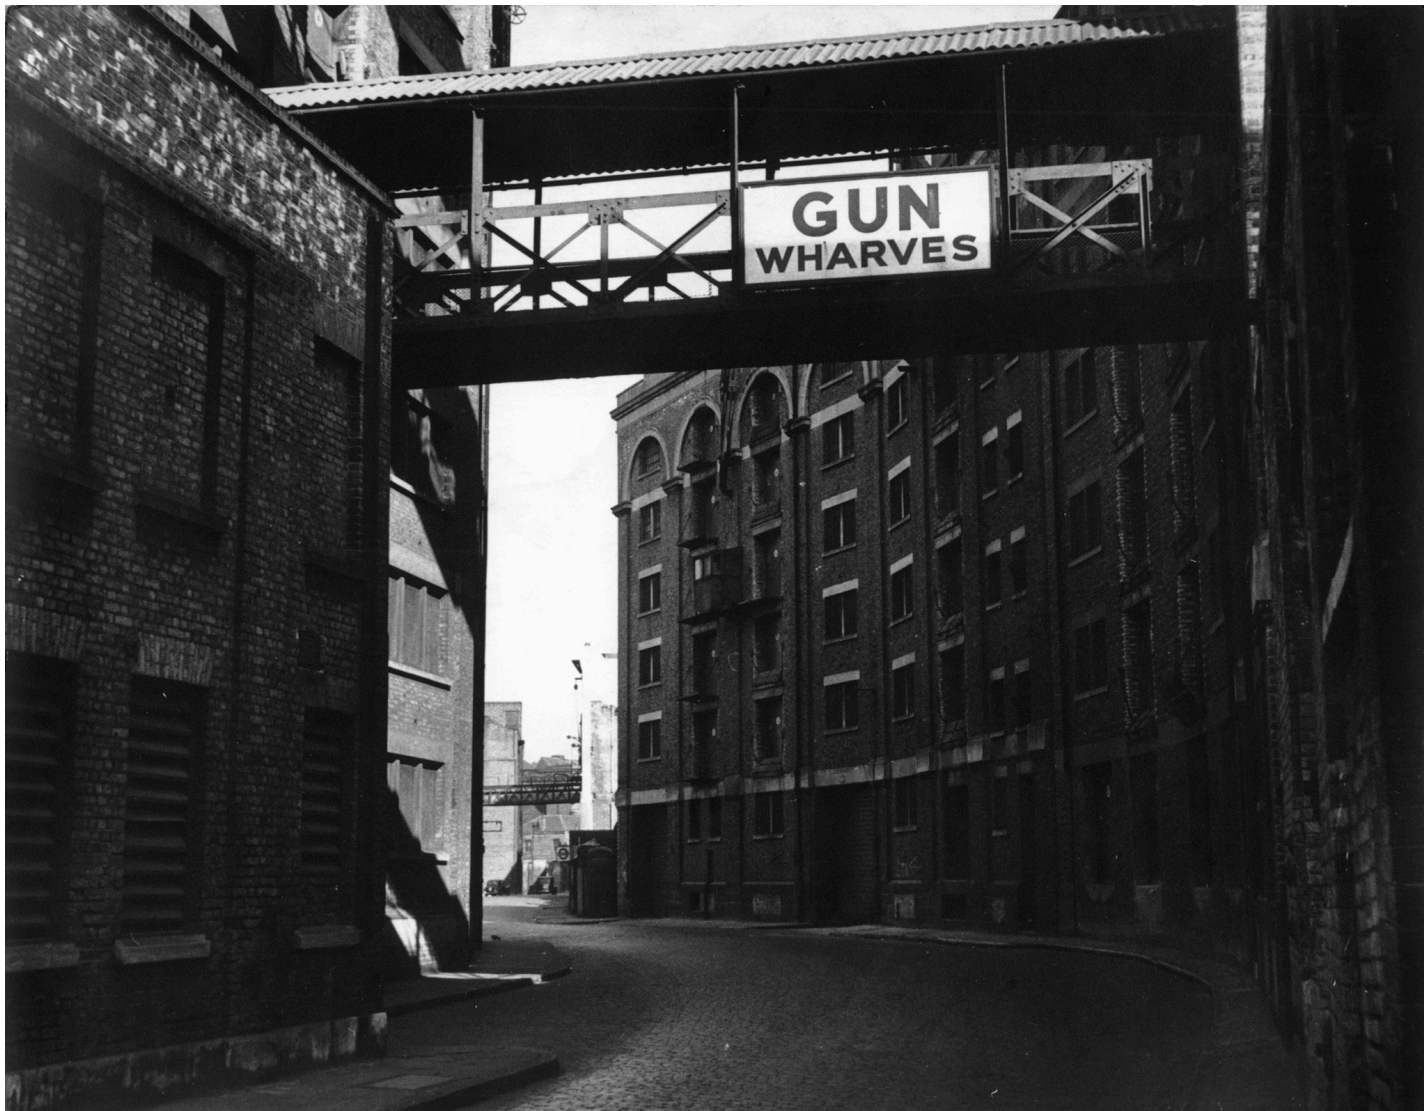

GITTERMANGALLERY

Roger Mayne, Wapping, 1959
Vintage gelatin silver print, 5 9/16 x 7 3/16 in. (14.1 x 18.3 cm)
2871