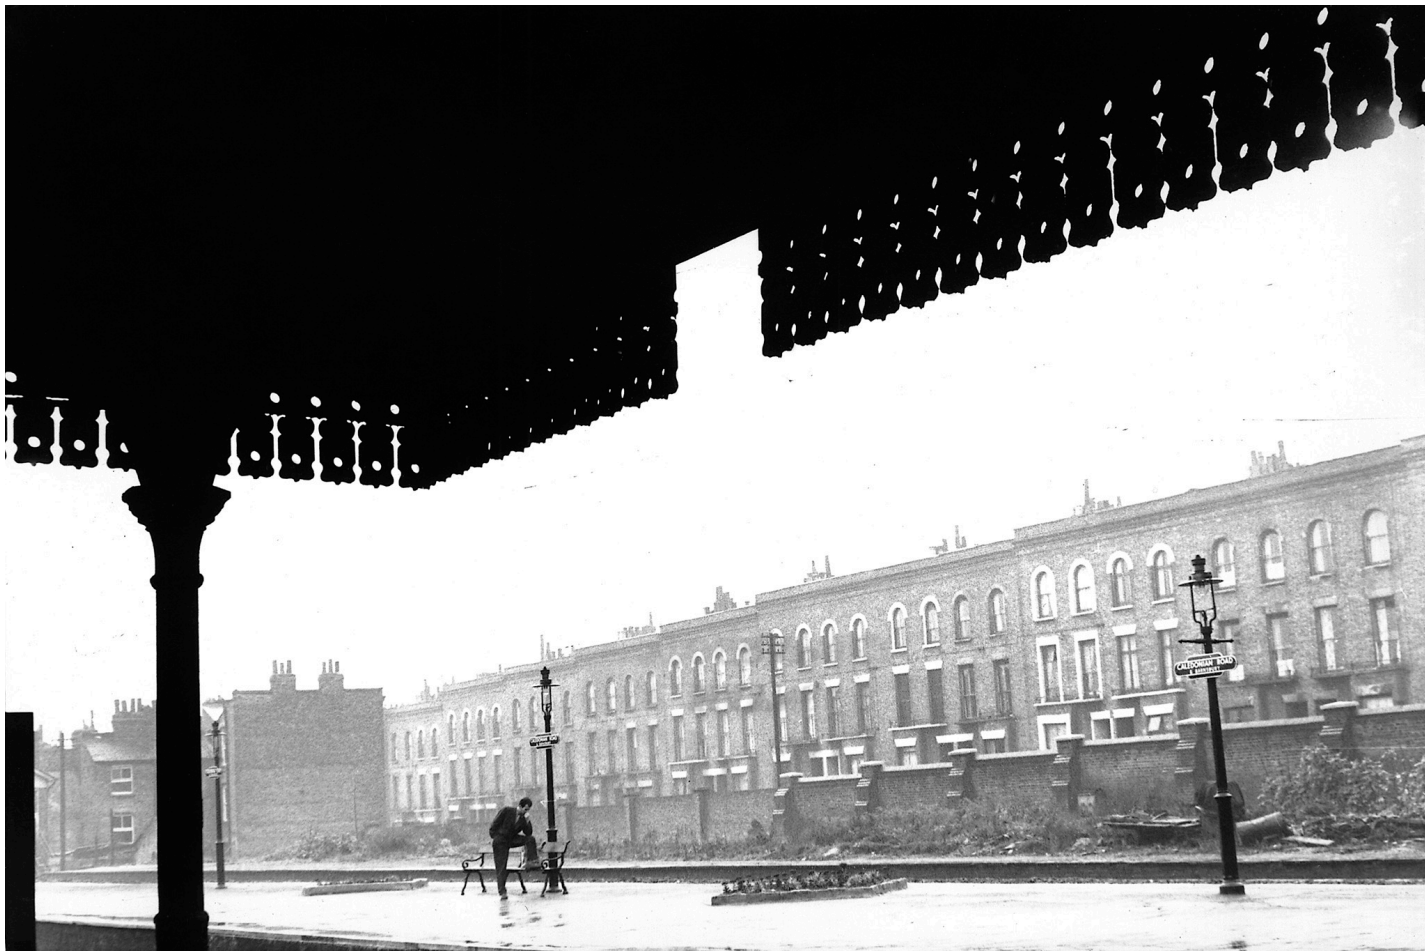

GITTERMANGALLERY

Roger Mayne, Secret Railway, Dalston Junction Station, 1960
Vintage gelatin silver print, 6 3/4 x 10 in. (17.1 x 25.4 cm)
2896, Sold