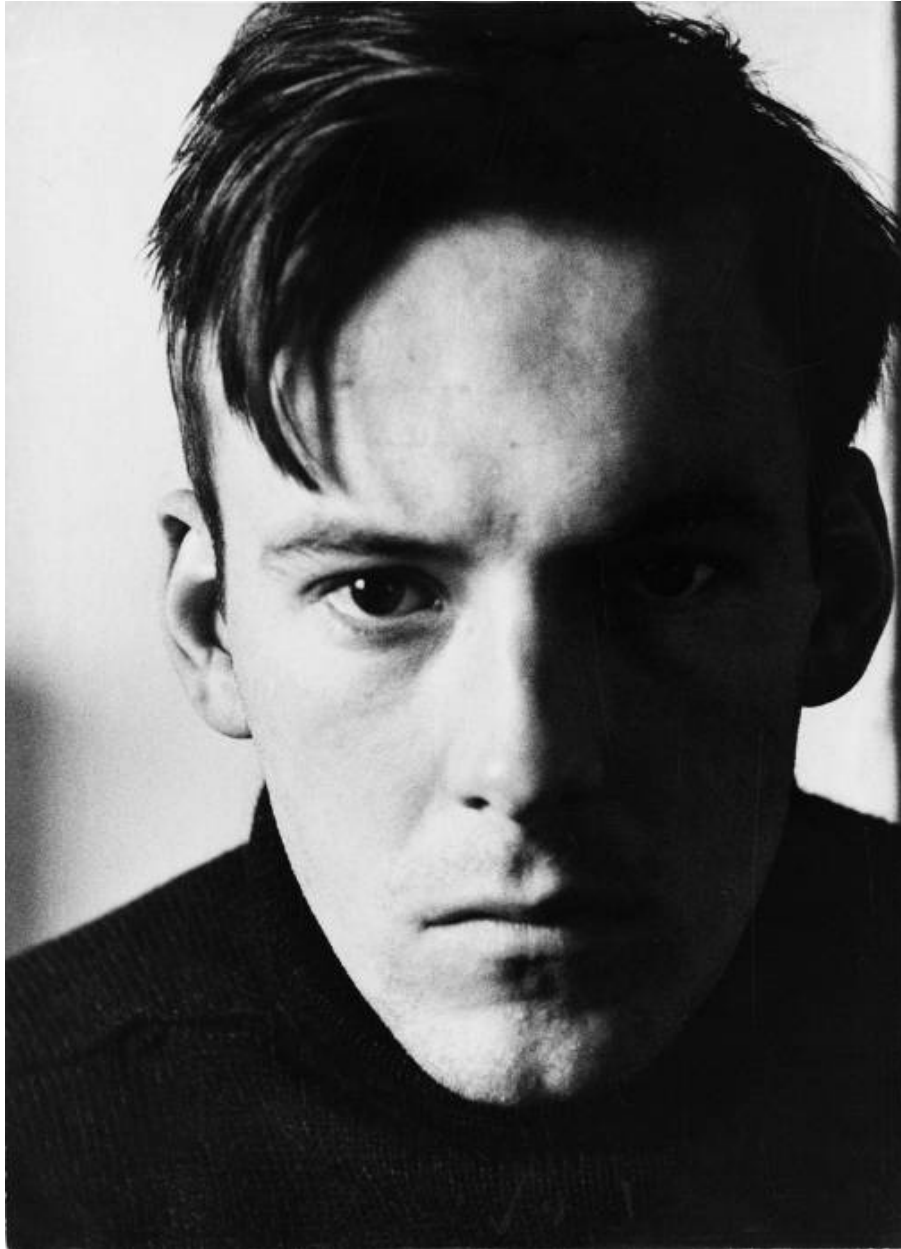

GITTERMANGALLERY

Roger Mayne, Self Portrait, 1956
Vintage gelatin silver print, 15 x 10 1/2 in. (38.1 x 26.7 cm)
1013, Sold